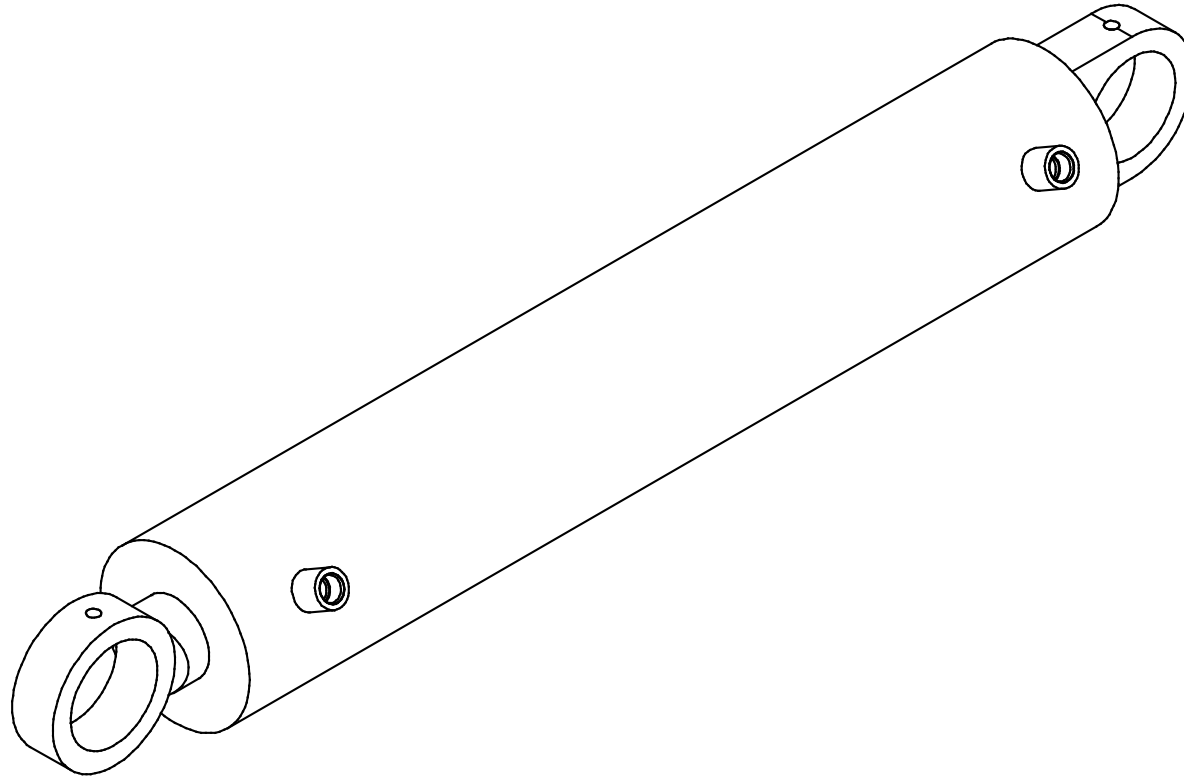

Item	Quantity	Part Number	Description
1	1	123814	SEAL KIT
2	2	15459	SWIVEL BEARING

rwf_0443