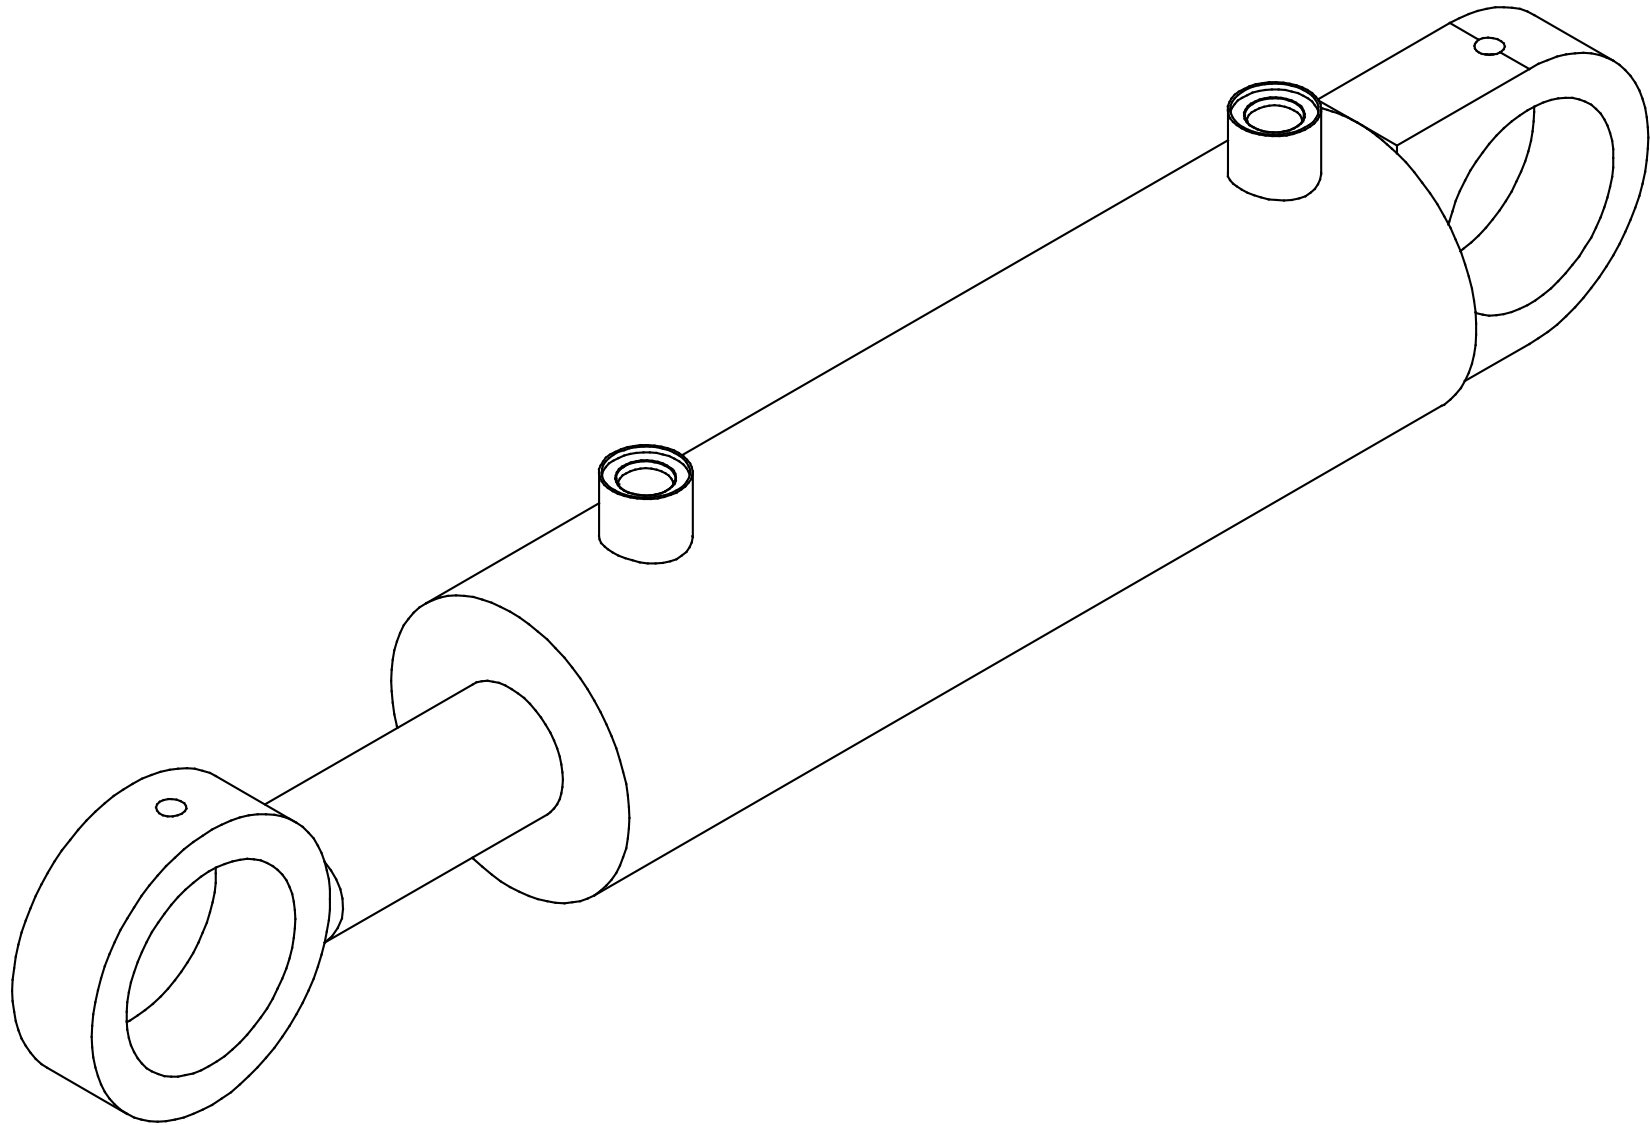

7 LOWER LINK

rwf_0381

7 LOWER LINK

DL375

PARTS MANUAL

Item	Quantity	Part Number	Description
1	4	80680	STRAIGHT GREASE FITTING
2	4	15352	BUSHING
3	1	23860	FRONT BOTTOM LINK WELDMENT

rwf_0385

Item	Quantity	Part Number	Description
1	2	114617	PIN ASSEMBLY
2	3	114862	BOLT SPACER
3	3	80581	WASHER
4	3	80090	HEX HEAD BOLT
5	1	9900441	HITCH PIN
6	4	15352	BUSHING
7	5	80680	STRAIGHT GREASE FITTING
8	1	117285	PIN ASSEMBLY
9	1	32860	BLADE HOLDER WELDMENT
10	4	90897	90° ADAPTER
11	1	13161	DOUBLE LOCK VALVE
12	2	80576	WASHER
13	4	16311	BUSHING
14	1	9900433	BLADE LOCK CYLINDER (SEE SECTION 11 FOR ASSEMBLY BREAKDOWN)
15	1	12001	SWIVEL BUSHING
16	2	80007	HEX HEAD BOLT
17	2	90089	STRAIGHT ADAPTER
18	2	80682	90° GREASE FITTING
19	1	80506	NUT
20	2	80582	WASHER
21	1	134264	CAP PLATE
22	1	134025	GUIDE BLOCK PLATE
23	1	134266	PIN ASSEMBLY
24	1	115973	BOLT SPACER
25	1	80129	HEX HEAD BOLT
26	1	114615	LOCKING ARM