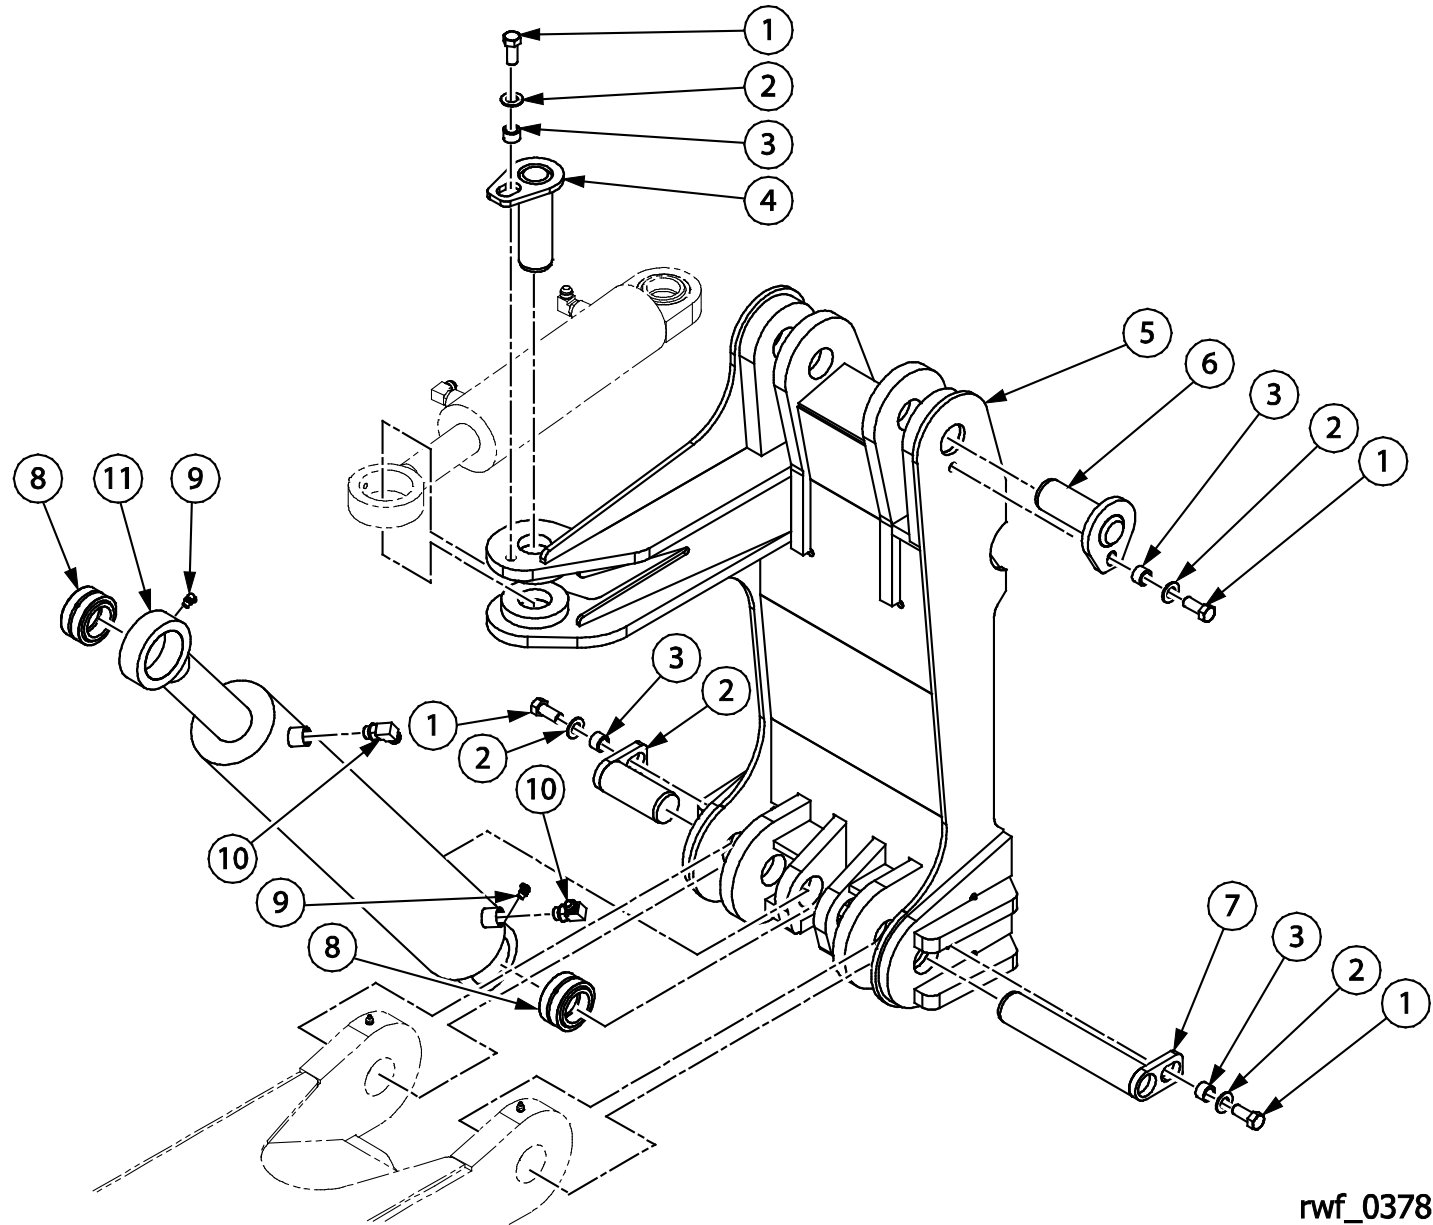

***DECALS* 12**

1 BACKPLATE INSTALLATION (CASE QUAD-TRACK SHOWN FOR ILLUSTRATIVE PURPOSES ONLY)

1 BACKPLATE INSTALLATION (CASE QUAD-TRACK SHOWN FOR ILLUSTRATIVE PURPOSES ONLY)

DL375

PARTS MANUAL

Item	Quantity	Part Number	Description
1	8	80094	HEX HEAD BOLT
2	18	80581	WASHER
3	1	29450	CASE 535 CROSS MEMBER
4	REF	REF	DL375 CASE QUAD-TRACK BACKPLATE
5	2	17838	PIN ASSEMBLY
6	2	114862	BOLT SPACER
7	2	80090	HEX HEAD BOLT
8	8	80516	LOCK NUT

rwf_0377

1 BACKPLATE (BRON 150 SHOWN FOR ILLUSTRATIVE PURPOSES ONLY)

DL375

PARTS MANUAL

Item	Quantity	Part Number	Description
1	3	80090	HEX HEAD BOLT
2	3	80581	WAHSER
3	1	115057	BOLT SPACER
4	1	13891	PIN ASSEMBLY
5	3	15459	SWIVEL BUSHING
6	4	80680	STRAIGHT GREASE FITTING
7	2	114862	BOLT SPACER
8	1	133837	PIN ASSEMBLY
9	1	133925	PIN ASSEMBLY
10	1	12004	SWIVEL BUSHING
11	1	128610	SWING CYLINDER (SEE SECTION 9 FOR ASSEMBLY BREAKDOWN)
12	2	90246	90° ADAPTER
13	REF	REF	BRON 150 BACKPLATE

rwf_0378

Item	Quantity	Part Number	Description
1	5	80090	HEX HEAD BOLT
2	5	80581	WASHER
3	5	114862	BOLT SPACER
4	1	117568	PIN ASSEMBLY
5	1	31924	FRONT MAST WELDMENT
6	2	10532	PIN ASSEMBLY
7	1	133839	PIN ASSEMBLY
8	2	15459	SWIVEL BUSHING
9	2	80682	90° GREASE FITTING
10	2	90246	90° STRAIGHT ADAPTER
11	1	128608	LIFT CYLINDER (SEE SECTION 10 FOR ASSEMBLY BREAKDOWN)
12	1	133844	PIN ASSEMBLY

rwf_0380

Item	Quantity	Part Number	Description
1	1	80090	HEX HEAD BOLT
2	1	80581	WASHER
3	1	114862	BOLT SPACER
4	1	10496	PIN ASSEMBLY
5	4	80680	STRAIGHT GREASE FITTING
6	4	15352	BUSHING
7	1	23859	FRONT TOP LINK WELDMENT
8	1	128609	ATTITUDE CYLINDER
9	1	123814	<ul style="list-style-type: none">• SEAL KIT
10	2	15459	<ul style="list-style-type: none">• SWIVEL BEARING