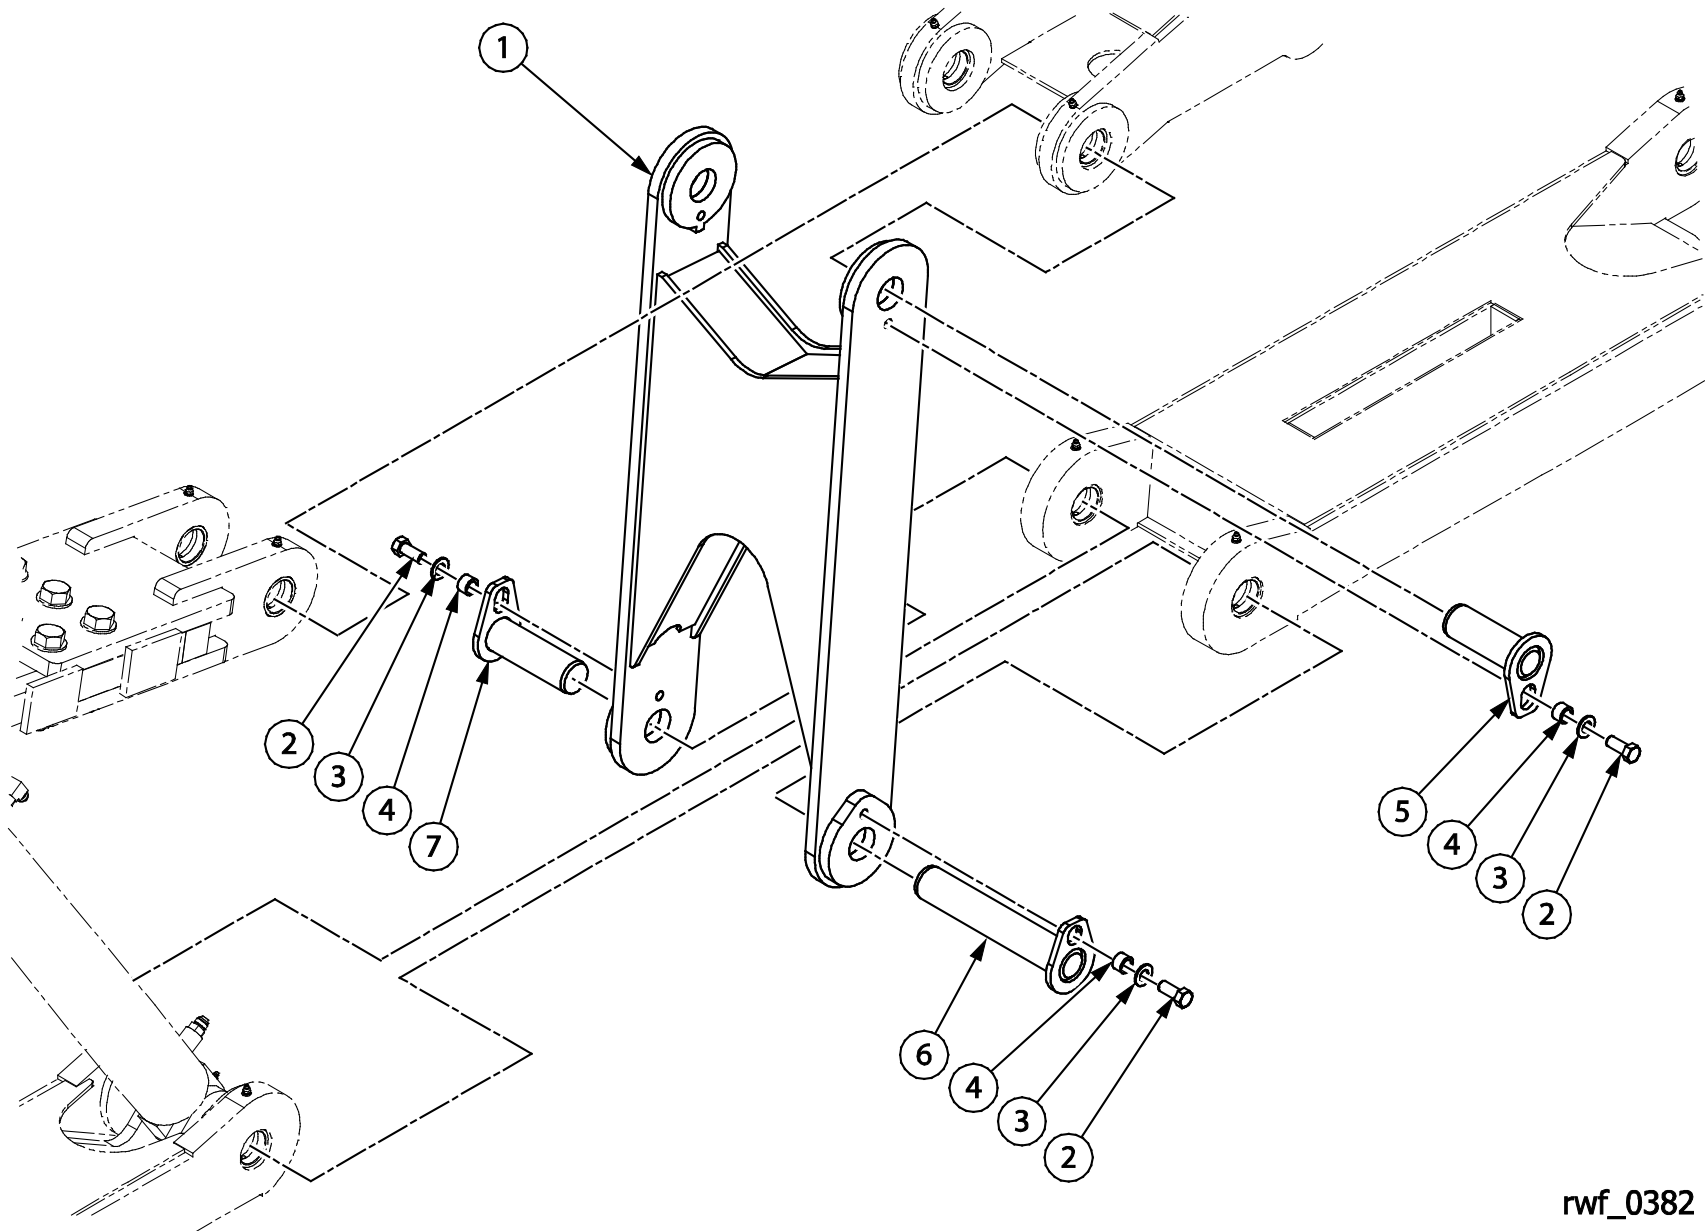

rwf_0377

1 BACKPLATE (BRON 150 SHOWN FOR ILLUSTRATIVE PURPOSES ONLY)

DL375

PARTS MANUAL

Item	Quantity	Part Number	Description
1	3	80090	HEX HEAD BOLT
2	3	80581	WAHSER
3	1	115057	BOLT SPACER
4	1	13891	PIN ASSEMBLY
5	3	15459	SWIVEL BUSHING
6	4	80680	STRAIGHT GREASE FITTING
7	2	114862	BOLT SPACER
8	1	133837	PIN ASSEMBLY
9	1	133925	PIN ASSEMBLY
10	1	12004	SWIVEL BUSHING
11	1	128610	SWING CYLINDER (SEE SECTION 9 FOR ASSEMBLY BREAKDOWN)
12	2	90246	90° ADAPTER
13	REF	REF	BRON 150 BACKPLATE

rwf_0378

Item	Quantity	Part Number	Description
1	5	80090	HEX HEAD BOLT
2	5	80581	WASHER
3	5	114862	BOLT SPACER
4	1	117568	PIN ASSEMBLY
5	1	31924	FRONT MAST WELDMENT
6	2	10532	PIN ASSEMBLY
7	1	133839	PIN ASSEMBLY
8	2	15459	SWIVEL BUSHING
9	2	80682	90° GREASE FITTING
10	2	90246	90° STRAIGHT ADAPTER
11	1	128608	LIFT CYLINDER (SEE SECTION 10 FOR ASSEMBLY BREAKDOWN)
12	1	133844	PIN ASSEMBLY

rwf_0380

Item	Quantity	Part Number	Description
1	1	80090	HEX HEAD BOLT
2	1	80581	WASHER
3	1	114862	BOLT SPACER
4	1	10496	PIN ASSEMBLY
5	4	80680	STRAIGHT GREASE FITTING
6	4	15352	BUSHING
7	1	23859	FRONT TOP LINK WELDMENT
8	1	128609	ATTITUDE CYLINDER
9	1	123814	<ul style="list-style-type: none">• SEAL KIT
10	2	15459	<ul style="list-style-type: none">• SWIVEL BEARING

rwf_0384

Item	Quantity	Part Number	Description
1	4	80680	STRAIGHT GREASE FITTING
2	1	90246	90° ADAPTER
3	1	128609	ATTITUDE CYLINDER
4	1	90071	STRAIGHT ADAPTER
5	2	15459	SWIVEL BUSHING
6	2	15352	BUSHING
7	1	23863	REAR BOTTOM LINK WELDMENT
8	1	80090	HEX HEAD BOLT
9	1	80581	WASHER
10	1	114862	BOLT SPACER
11	1	133846	PIN ASSEMBLY