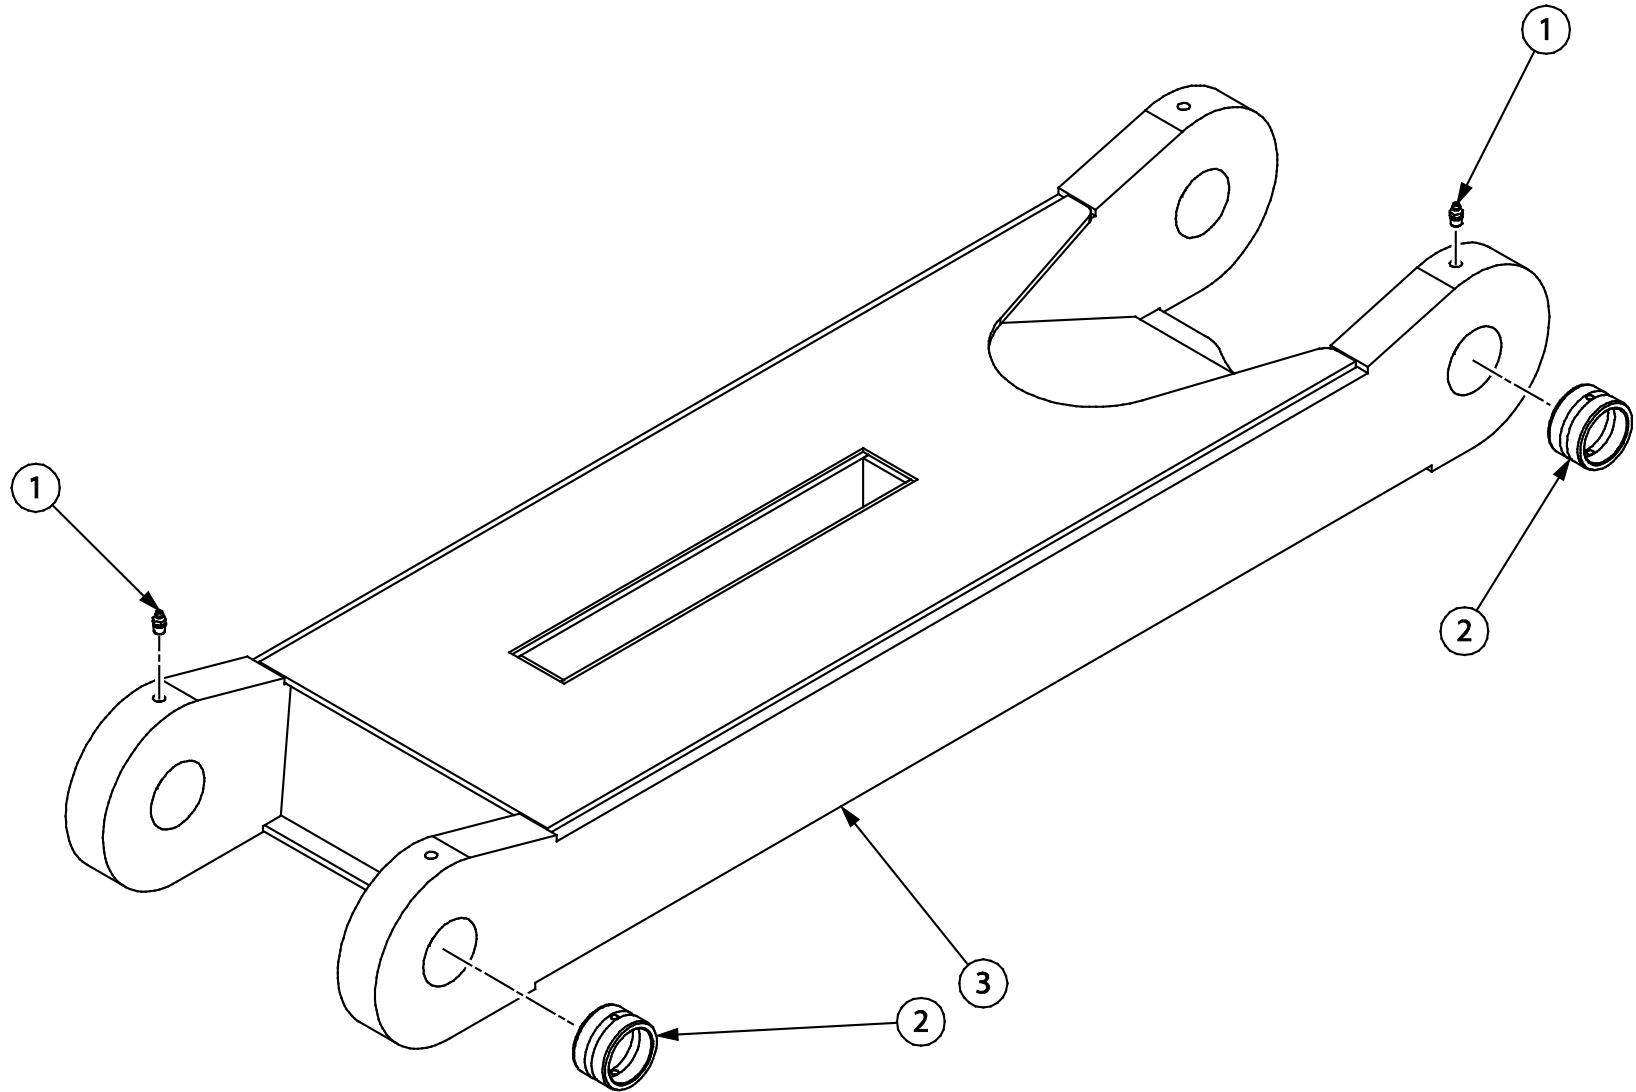

7 LOWER LINK

rwf_0381

7 LOWER LINK

DL375

PARTS MANUAL

Item	Quantity	Part Number	Description
1	4	80680	STRAIGHT GREASE FITTING
2	4	15352	BUSHING
3	1	23860	FRONT BOTTOM LINK WELDMENT