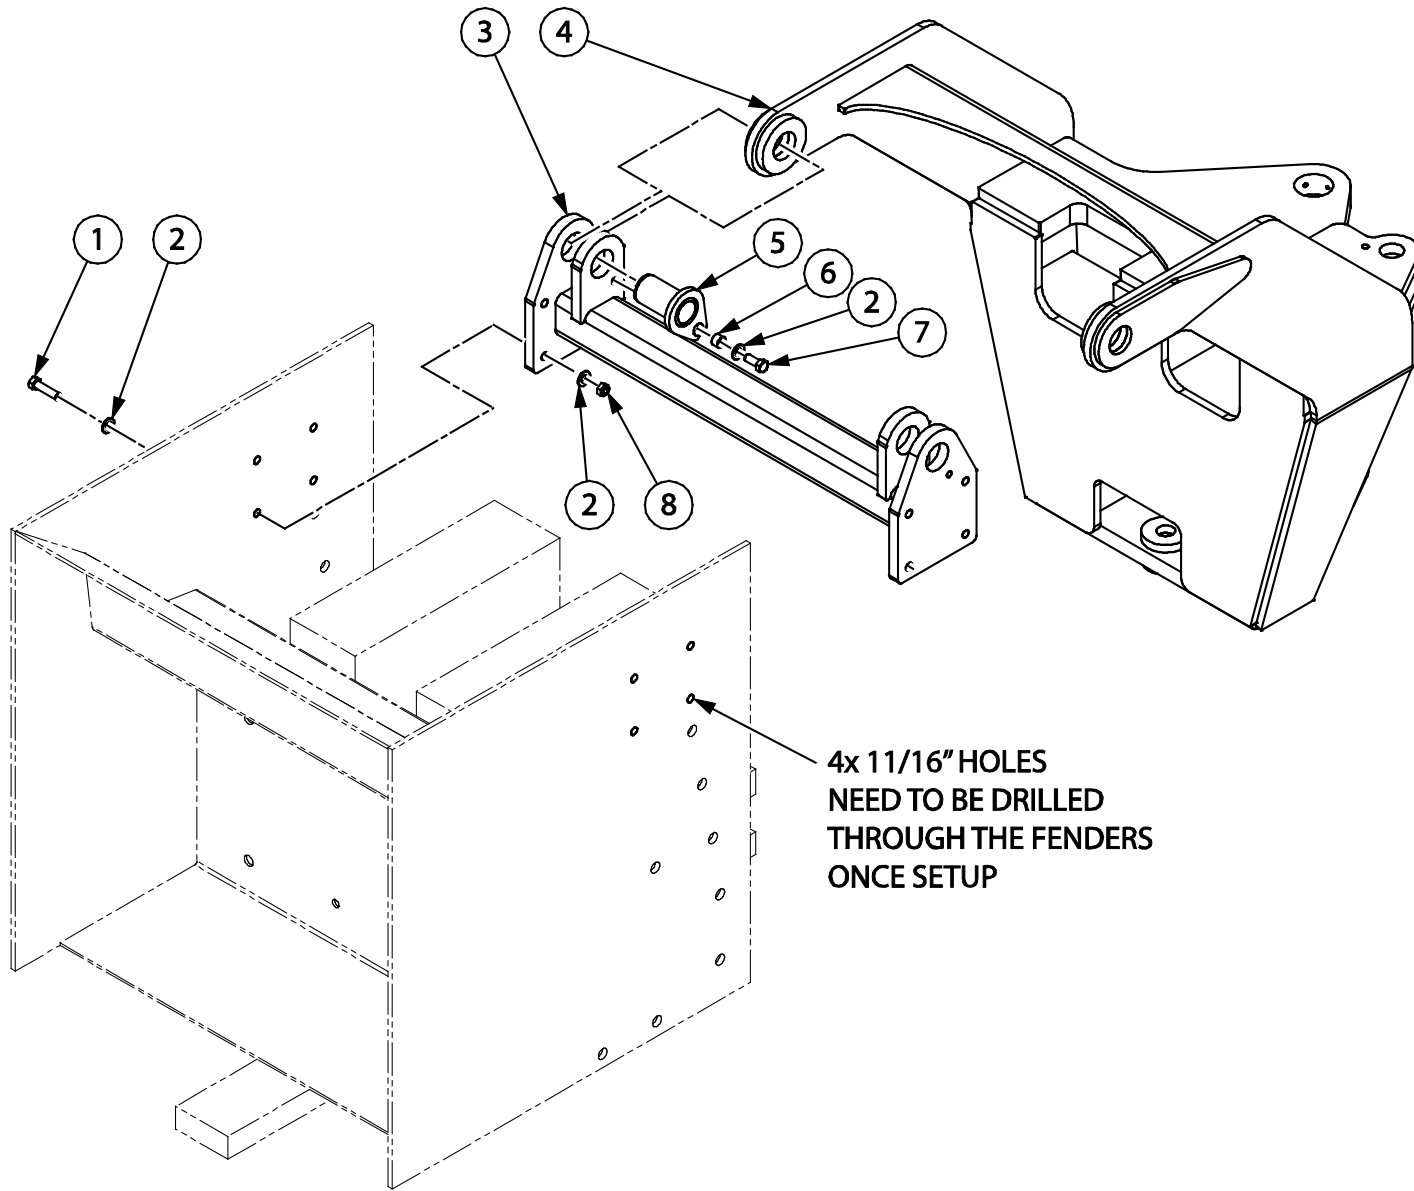

***REAR LOWER LINK*..... 4**

***VERTICAL LINK* 5**

***SLIDER LINK*..... 6**

***LOWER LINK*..... 7**

***BLADE HOLDER* 8**

***SWING CYLINDER*..... 9**

***LIFT CYLINDER*..... 10**

***BLADE LOCK CYLINDER*..... 11**

***DECALS* 12**

1 BACKPLATE INSTALLATION (CASE QUAD-TRACK SHOWN FOR ILLUSTRATIVE PURPOSES ONLY)

1 BACKPLATE INSTALLATION (CASE QUAD-TRACK SHOWN FOR ILLUSTRATIVE PURPOSES ONLY)

DL375

PARTS MANUAL

Item	Quantity	Part Number	Description
1	8	80094	HEX HEAD BOLT
2	18	80581	WASHER
3	1	29450	CASE 535 CROSS MEMBER
4	REF	REF	DL375 CASE QUAD-TRACK BACKPLATE
5	2	17838	PIN ASSEMBLY
6	2	114862	BOLT SPACER
7	2	80090	HEX HEAD BOLT
8	8	80516	LOCK NUT

rwf_0377

1 BACKPLATE (BRON 150 SHOWN FOR ILLUSTRATIVE PURPOSES ONLY)

DL375

PARTS MANUAL

Item	Quantity	Part Number	Description
1	3	80090	HEX HEAD BOLT
2	3	80581	WAHSER
3	1	115057	BOLT SPACER
4	1	13891	PIN ASSEMBLY
5	3	15459	SWIVEL BUSHING
6	4	80680	STRAIGHT GREASE FITTING
7	2	114862	BOLT SPACER
8	1	133837	PIN ASSEMBLY
9	1	133925	PIN ASSEMBLY
10	1	12004	SWIVEL BUSHING
11	1	128610	SWING CYLINDER (SEE SECTION 9 FOR ASSEMBLY BREAKDOWN)
12	2	90246	90° ADAPTER
13	REF	REF	BRON 150 BACKPLATE

rwf_0380

Item	Quantity	Part Number	Description
1	1	80090	HEX HEAD BOLT
2	1	80581	WASHER
3	1	114862	BOLT SPACER
4	1	10496	PIN ASSEMBLY
5	4	80680	STRAIGHT GREASE FITTING
6	4	15352	BUSHING
7	1	23859	FRONT TOP LINK WELDMENT
8	1	128609	ATTITUDE CYLINDER
9	1	123814	<ul style="list-style-type: none">• SEAL KIT
10	2	15459	<ul style="list-style-type: none">• SWIVEL BEARING