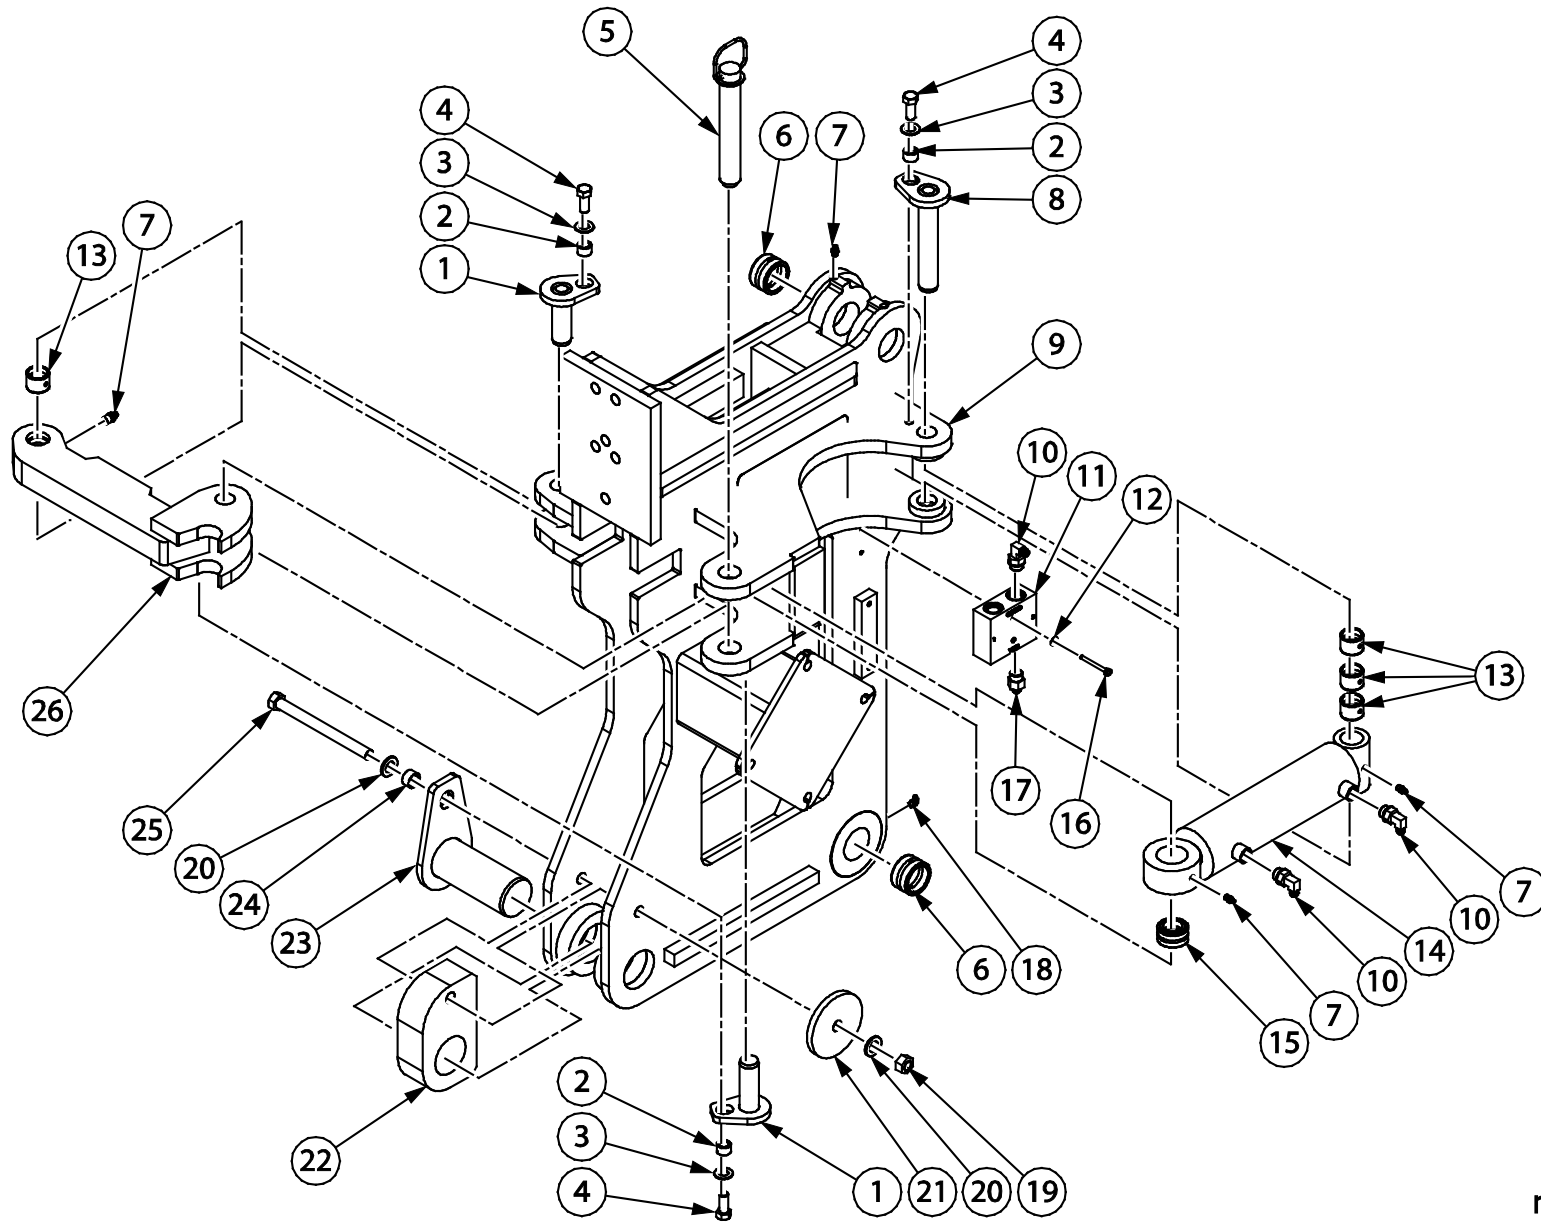

rwf_0384

Item	Quantity	Part Number	Description
1	4	80680	STRAIGHT GREASE FITTING
2	1	90246	90° ADAPTER
3	1	128609	ATTITUDE CYLINDER
4	1	90071	STRAIGHT ADAPTER
5	2	15459	SWIVEL BUSHING
6	2	15352	BUSHING
7	1	23863	REAR BOTTOM LINK WELDMENT
8	1	80090	HEX HEAD BOLT
9	1	80581	WASHER
10	1	114862	BOLT SPACER
11	1	133846	PIN ASSEMBLY

rwf_0383

Item	Quantity	Part Number	Description
1	2	134029	SHIM PLATE
2	4	134028	SHIM PLATE
3	4	134027	SHIM PLATE
4	1	134026	SHIM PLATE
5	12	80584	WASHER
6	6	80168	HEX HEAD BOLT
7	1	25010	UPPER FEMALE LINK FRONT SLIDER WELDMENT
8	2	80680	STRAIGHT GREASE FITTING
9	2	15459	BUSHING
10	6	80508	NUT
11	1	16311	HEX HEAD BOLT
12	1	80581	WASHER
13	1	114862	BOLT SPACER
14	1	133948	PIN ASSEMBLY
15	1	25009	UPPER MALE LINK REAR SLIDER WELDMENT

7 LOWER LINK

rwf_0381

7 LOWER LINK

DL375

PARTS MANUAL

Item	Quantity	Part Number	Description
1	4	80680	STRAIGHT GREASE FITTING
2	4	15352	BUSHING
3	1	23860	FRONT BOTTOM LINK WELDMENT

rwf_0385

Item	Quantity	Part Number	Description
1	2	114617	PIN ASSEMBLY
2	3	114862	BOLT SPACER
3	3	80581	WASHER
4	3	80090	HEX HEAD BOLT
5	1	9900441	HITCH PIN
6	4	15352	BUSHING
7	5	80680	STRAIGHT GREASE FITTING
8	1	117285	PIN ASSEMBLY
9	1	32860	BLADE HOLDER WELDMENT
10	4	90897	90° ADAPTER
11	1	13161	DOUBLE LOCK VALVE
12	2	80576	WASHER
13	4	16311	BUSHING
14	1	9900433	BLADE LOCK CYLINDER (SEE SECTION 11 FOR ASSEMBLY BREAKDOWN)
15	1	12001	SWIVEL BUSHING
16	2	80007	HEX HEAD BOLT
17	2	90089	STRAIGHT ADAPTER
18	2	80682	90° GREASE FITTING
19	1	80506	NUT
20	2	80582	WASHER
21	1	134264	CAP PLATE
22	1	134025	GUIDE BLOCK PLATE
23	1	134266	PIN ASSEMBLY
24	1	115973	BOLT SPACER
25	1	80129	HEX HEAD BOLT
26	1	114615	LOCKING ARM