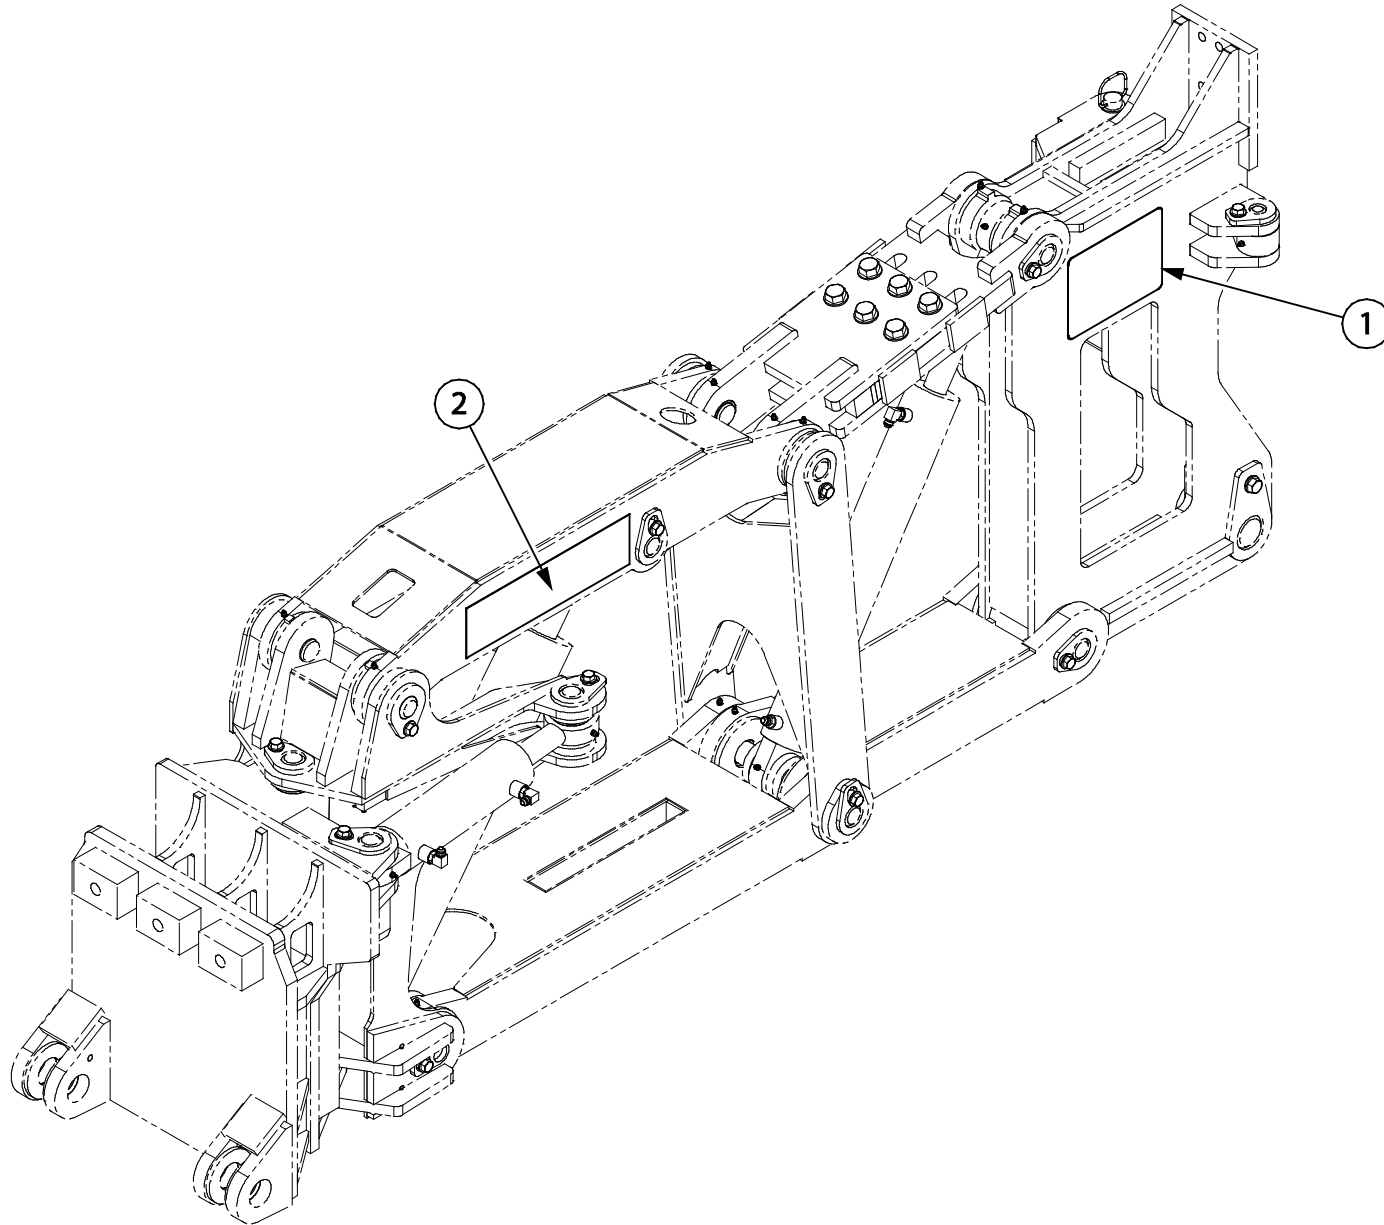

rwf_0384

Item	Quantity	Part Number	Description
1	4	80680	STRAIGHT GREASE FITTING
2	1	90246	90° ADAPTER
3	1	128609	ATTITUDE CYLINDER
4	1	90071	STRAIGHT ADAPTER
5	2	15459	SWIVEL BUSHING
6	2	15352	BUSHING
7	1	23863	REAR BOTTOM LINK WELDMENT
8	1	80090	HEX HEAD BOLT
9	1	80581	WASHER
10	1	114862	BOLT SPACER
11	1	133846	PIN ASSEMBLY

7 LOWER LINK

rwf_0381

7 LOWER LINK

DL375

PARTS MANUAL

Item	Quantity	Part Number	Description
1	4	80680	STRAIGHT GREASE FITTING
2	4	15352	BUSHING
3	1	23860	FRONT BOTTOM LINK WELDMENT

rwf_0385

Item	Quantity	Part Number	Description
1	2	114617	PIN ASSEMBLY
2	3	114862	BOLT SPACER
3	3	80581	WASHER
4	3	80090	HEX HEAD BOLT
5	1	9900441	HITCH PIN
6	4	15352	BUSHING
7	5	80680	STRAIGHT GREASE FITTING
8	1	117285	PIN ASSEMBLY
9	1	32860	BLADE HOLDER WELDMENT
10	4	90897	90° ADAPTER
11	1	13161	DOUBLE LOCK VALVE
12	2	80576	WASHER
13	4	16311	BUSHING
14	1	9900433	BLADE LOCK CYLINDER (SEE SECTION 11 FOR ASSEMBLY BREAKDOWN)
15	1	12001	SWIVEL BUSHING
16	2	80007	HEX HEAD BOLT
17	2	90089	STRAIGHT ADAPTER
18	2	80682	90° GREASE FITTING
19	1	80506	NUT
20	2	80582	WASHER
21	1	134264	CAP PLATE
22	1	134025	GUIDE BLOCK PLATE
23	1	134266	PIN ASSEMBLY
24	1	115973	BOLT SPACER
25	1	80129	HEX HEAD BOLT
26	1	114615	LOCKING ARM

rwf_0442

Item	Quantity	Part Number	Description
1	1	123814	SEAL KIT
2	2	15459	SWIVEL BEARING

rwf_0443

Item	Quantity	Part Number	Description
1	2	15459	SWIVEL BEARING

rwf_0444

Item	Quantity	Part Number	Description
1	1	140234	ROD-EYE
2	1	14126	SEAL KIT
3	2	16311	BUSHING
4	1	12001	SWIVEL BUSHING