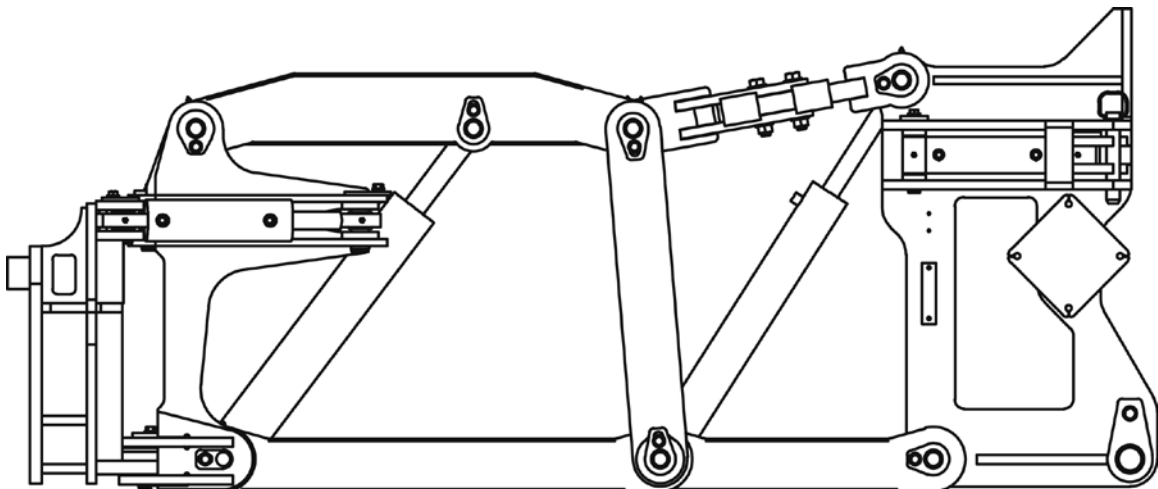

RWF

BRON

PARTS MANUAL

BRON DL375 PLOW

RWF INDUSTRIES

873 Devonshire Ave., Woodstock,

Ontario N4S 8Z4

Tel: (519) 421-0036

Toll Free: 1-800-263-1060

Fax: (519) 421-0028

Email: parts@rwfbron.com