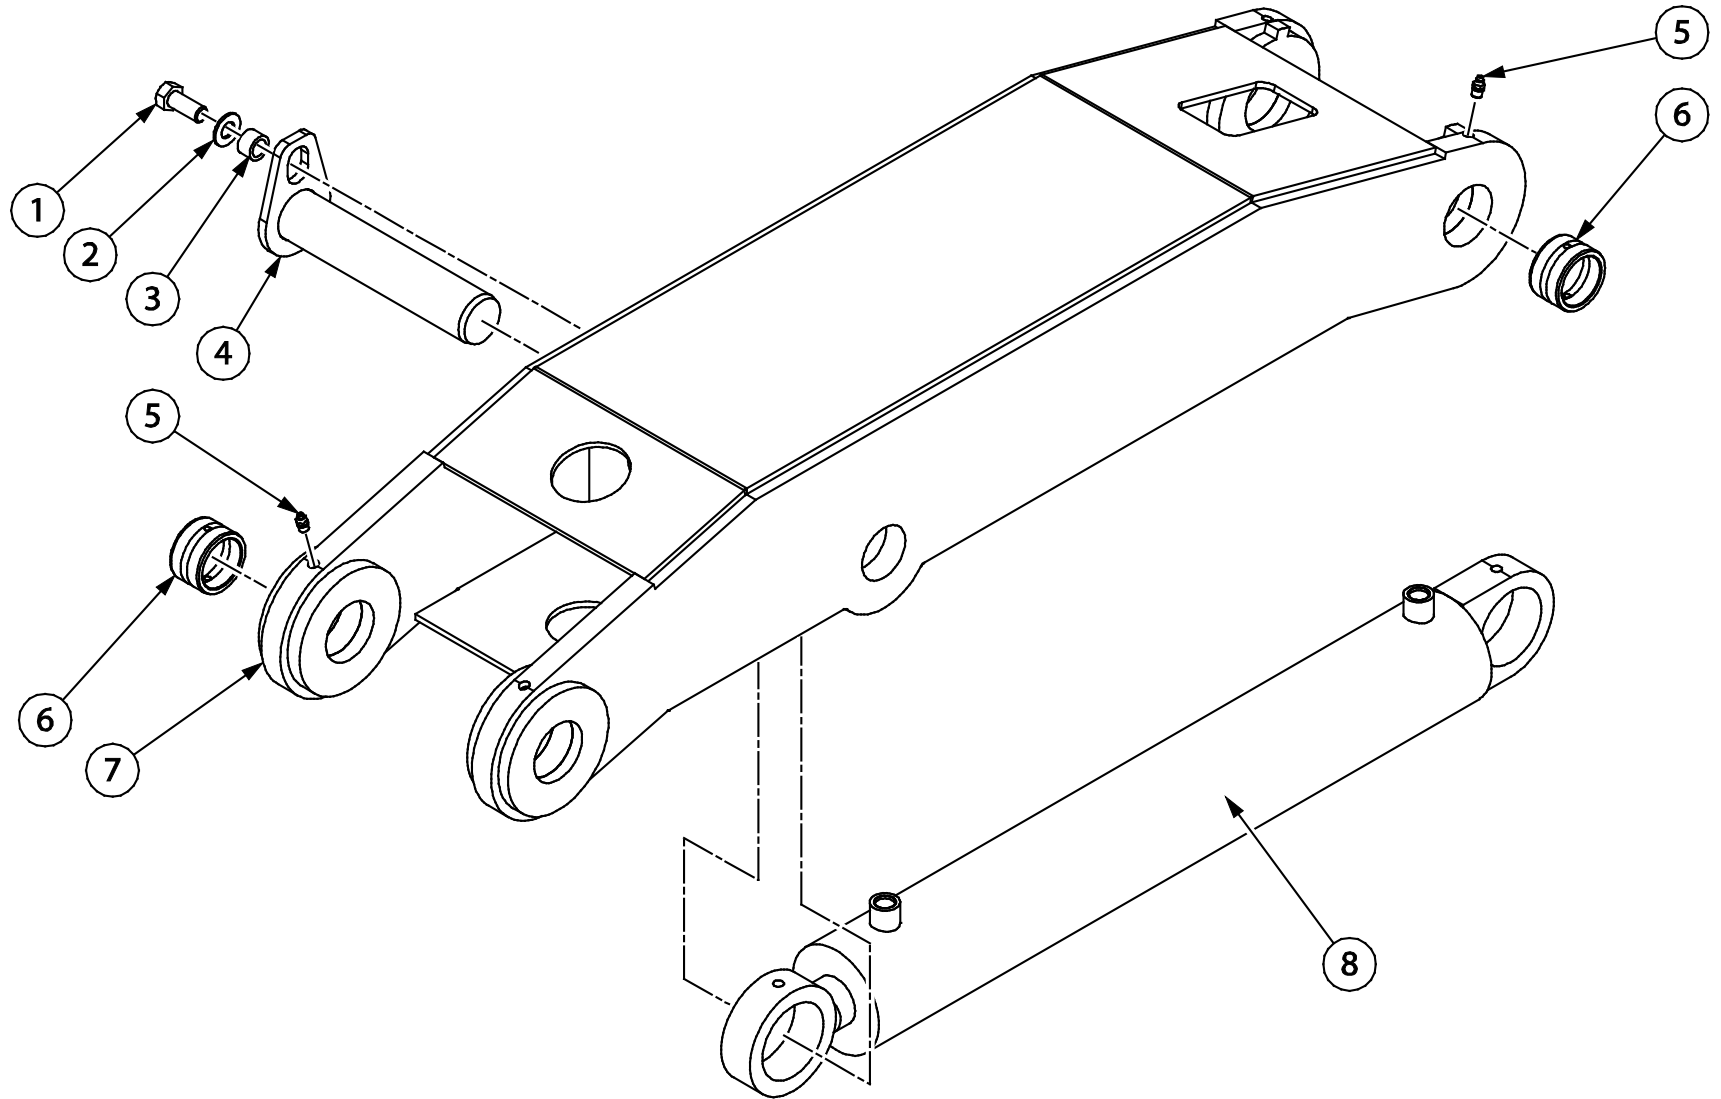

rwf_0377

1 BACKPLATE (BRON 150 SHOWN FOR ILLUSTRATIVE PURPOSES ONLY)

DL375

PARTS MANUAL

Item	Quantity	Part Number	Description
1	3	80090	HEX HEAD BOLT
2	3	80581	WAHSER
3	1	115057	BOLT SPACER
4	1	13891	PIN ASSEMBLY
5	3	15459	SWIVEL BUSHING
6	4	80680	STRAIGHT GREASE FITTING
7	2	114862	BOLT SPACER
8	1	133837	PIN ASSEMBLY
9	1	133925	PIN ASSEMBLY
10	1	12004	SWIVEL BUSHING
11	1	128610	SWING CYLINDER (SEE SECTION 9 FOR ASSEMBLY BREAKDOWN)
12	2	90246	90° ADAPTER
13	REF	REF	BRON 150 BACKPLATE

rwf_0378

Item	Quantity	Part Number	Description
1	5	80090	HEX HEAD BOLT
2	5	80581	WASHER
3	5	114862	BOLT SPACER
4	1	117568	PIN ASSEMBLY
5	1	31924	FRONT MAST WELDMENT
6	2	10532	PIN ASSEMBLY
7	1	133839	PIN ASSEMBLY
8	2	15459	SWIVEL BUSHING
9	2	80682	90° GREASE FITTING
10	2	90246	90° STRAIGHT ADAPTER
11	1	128608	LIFT CYLINDER (SEE SECTION 10 FOR ASSEMBLY BREAKDOWN)
12	1	133844	PIN ASSEMBLY

rwf_0380

Item	Quantity	Part Number	Description
1	1	80090	HEX HEAD BOLT
2	1	80581	WASHER
3	1	114862	BOLT SPACER
4	1	10496	PIN ASSEMBLY
5	4	80680	STRAIGHT GREASE FITTING
6	4	15352	BUSHING
7	1	23859	FRONT TOP LINK WELDMENT
8	1	128609	ATTITUDE CYLINDER
9	1	123814	<ul style="list-style-type: none">• SEAL KIT
10	2	15459	<ul style="list-style-type: none">• SWIVEL BEARING