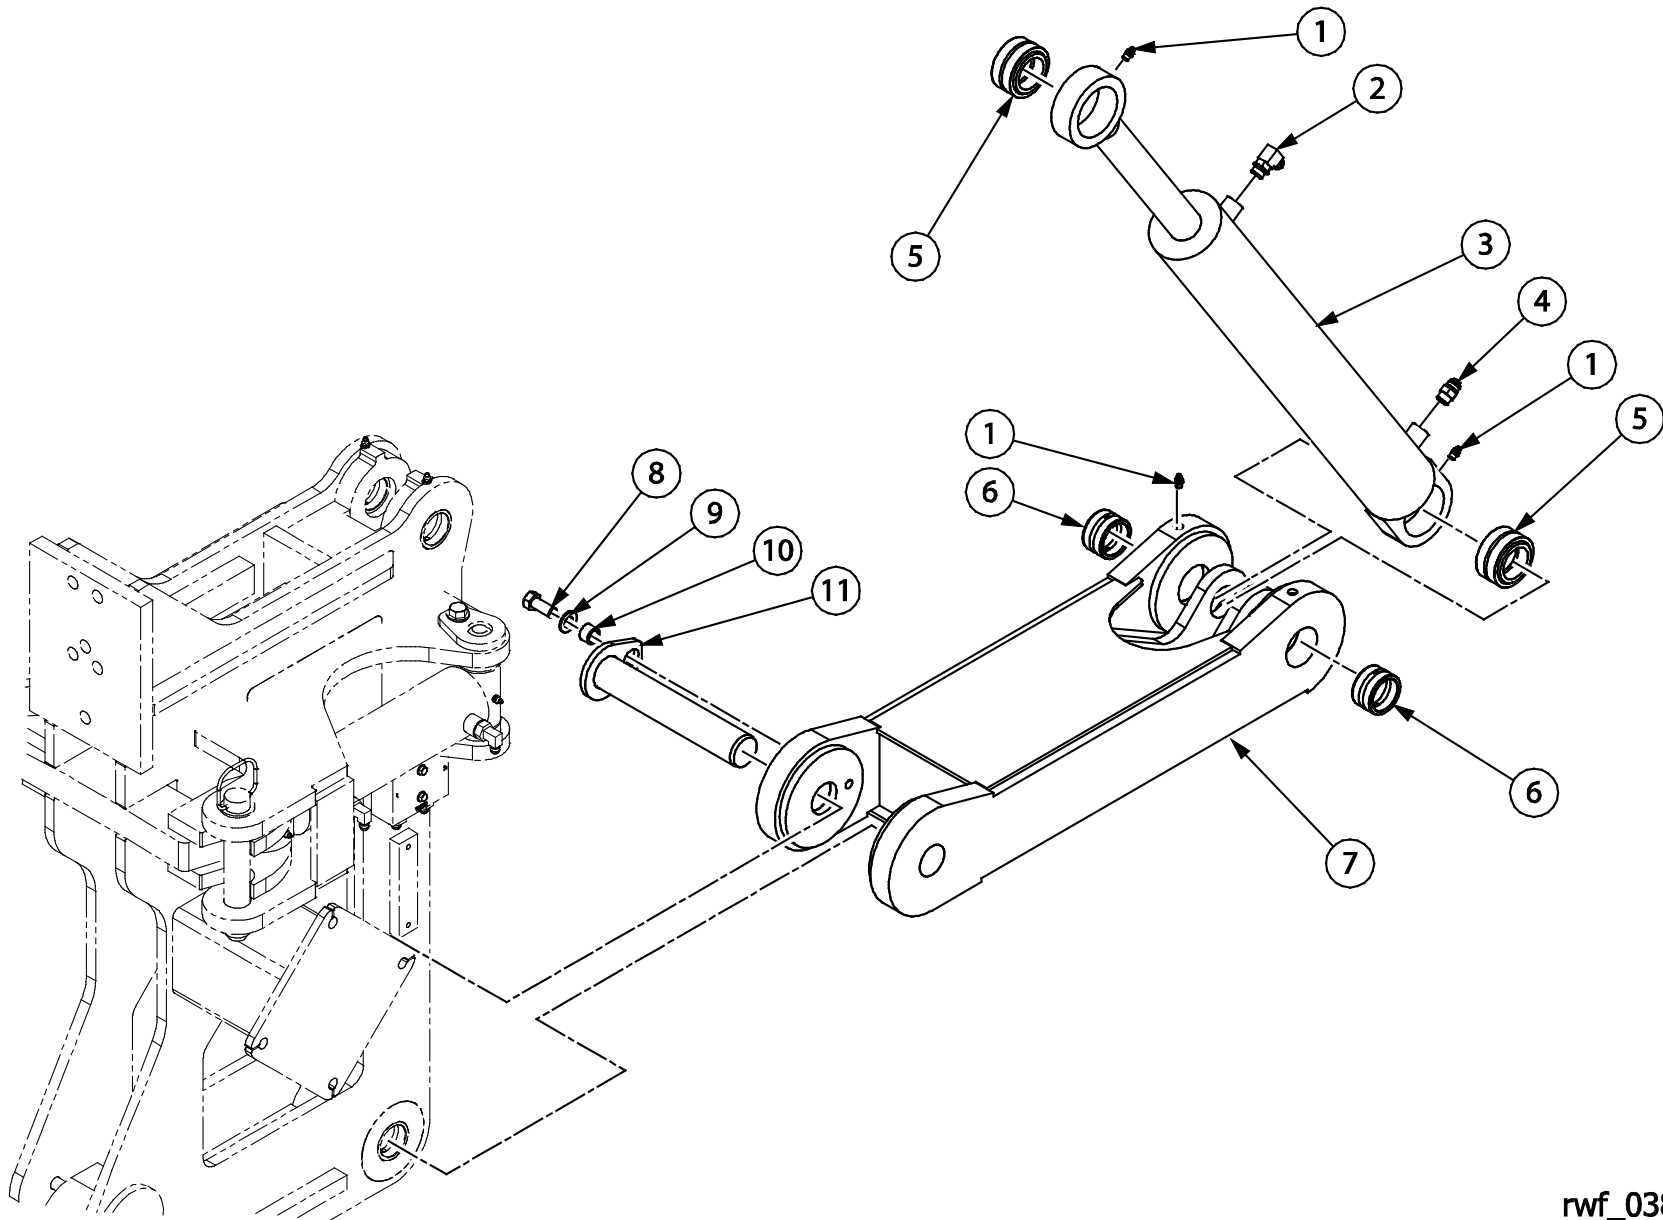

rwf_0377

1 BACKPLATE (BRON 150 SHOWN FOR ILLUSTRATIVE PURPOSES ONLY)

DL375

PARTS MANUAL

Item	Quantity	Part Number	Description
1	3	80090	HEX HEAD BOLT
2	3	80581	WAHSER
3	1	115057	BOLT SPACER
4	1	13891	PIN ASSEMBLY
5	3	15459	SWIVEL BUSHING
6	4	80680	STRAIGHT GREASE FITTING
7	2	114862	BOLT SPACER
8	1	133837	PIN ASSEMBLY
9	1	133925	PIN ASSEMBLY
10	1	12004	SWIVEL BUSHING
11	1	128610	SWING CYLINDER (SEE SECTION 9 FOR ASSEMBLY BREAKDOWN)
12	2	90246	90° ADAPTER
13	REF	REF	BRON 150 BACKPLATE

rwf_0378

Item	Quantity	Part Number	Description
1	5	80090	HEX HEAD BOLT
2	5	80581	WASHER
3	5	114862	BOLT SPACER
4	1	117568	PIN ASSEMBLY
5	1	31924	FRONT MAST WELDMENT
6	2	10532	PIN ASSEMBLY
7	1	133839	PIN ASSEMBLY
8	2	15459	SWIVEL BUSHING
9	2	80682	90° GREASE FITTING
10	2	90246	90° STRAIGHT ADAPTER
11	1	128608	LIFT CYLINDER (SEE SECTION 10 FOR ASSEMBLY BREAKDOWN)
12	1	133844	PIN ASSEMBLY

rwf_0380

Item	Quantity	Part Number	Description
1	1	80090	HEX HEAD BOLT
2	1	80581	WASHER
3	1	114862	BOLT SPACER
4	1	10496	PIN ASSEMBLY
5	4	80680	STRAIGHT GREASE FITTING
6	4	15352	BUSHING
7	1	23859	FRONT TOP LINK WELDMENT
8	1	128609	ATTITUDE CYLINDER
9	1	123814	<ul style="list-style-type: none">• SEAL KIT
10	2	15459	<ul style="list-style-type: none">• SWIVEL BEARING

rwf_0384

Item	Quantity	Part Number	Description
1	4	80680	STRAIGHT GREASE FITTING
2	1	90246	90° ADAPTER
3	1	128609	ATTITUDE CYLINDER
4	1	90071	STRAIGHT ADAPTER
5	2	15459	SWIVEL BUSHING
6	2	15352	BUSHING
7	1	23863	REAR BOTTOM LINK WELDMENT
8	1	80090	HEX HEAD BOLT
9	1	80581	WASHER
10	1	114862	BOLT SPACER
11	1	133846	PIN ASSEMBLY