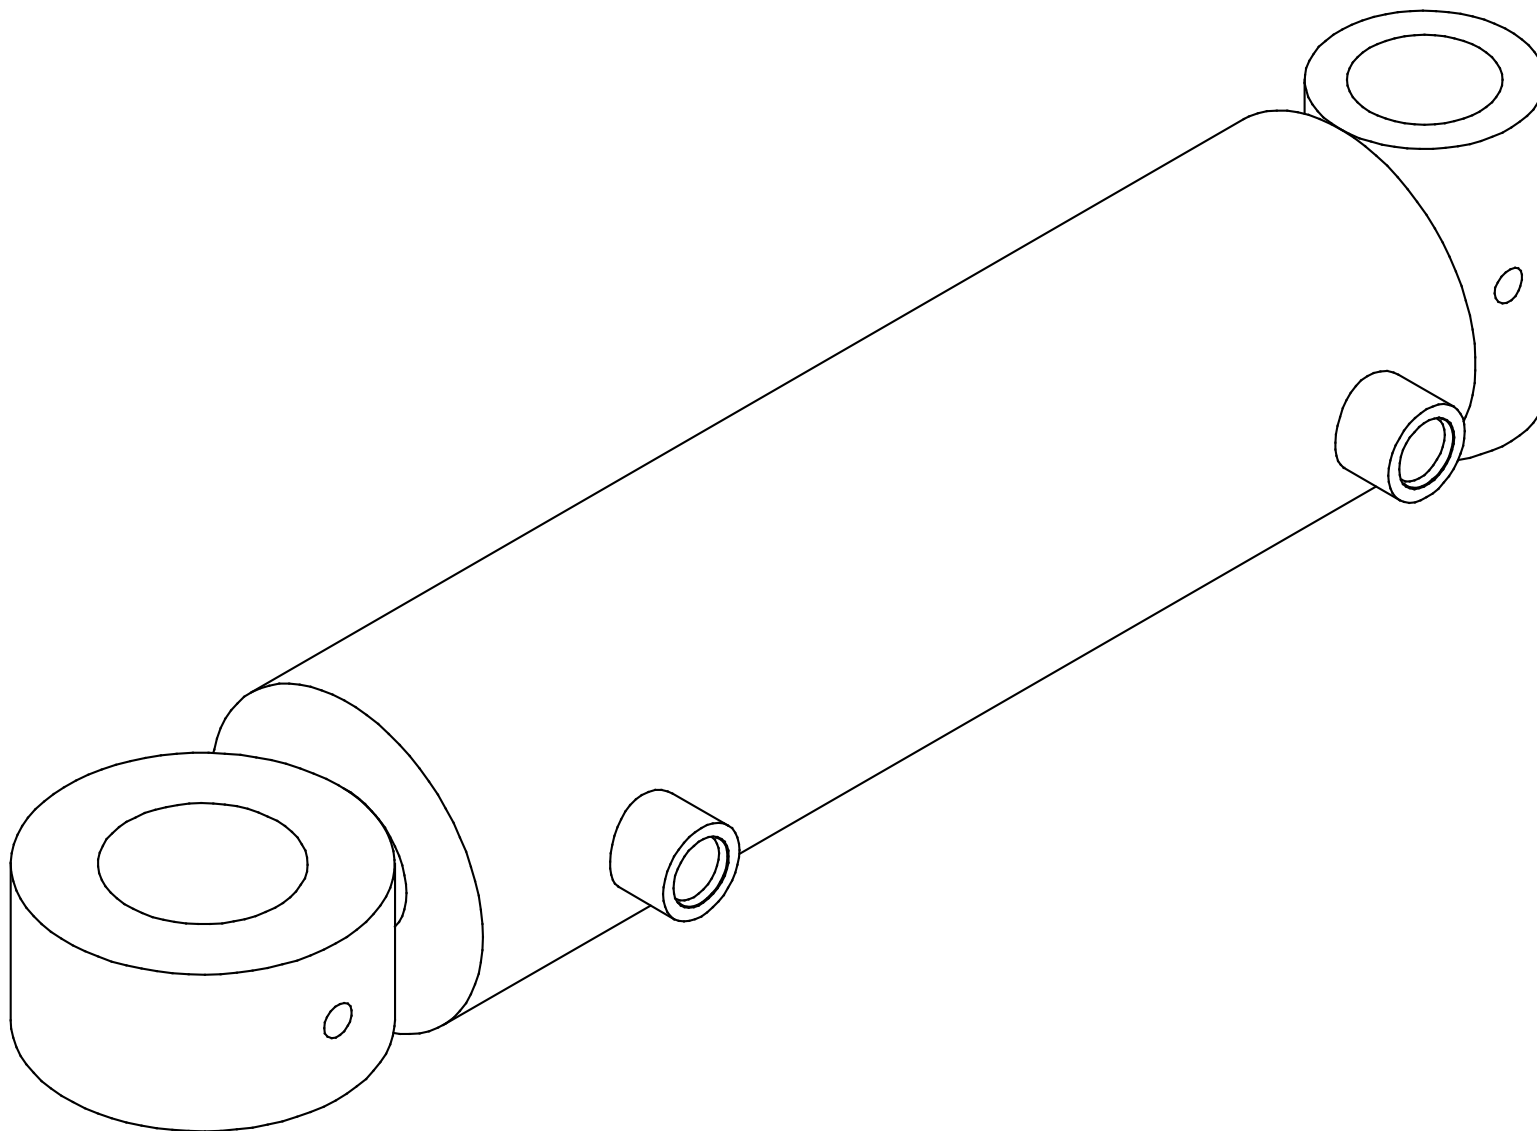

rwf_0444

Item	Quantity	Part Number	Description
1	1	140234	ROD-EYE
2	1	14126	SEAL KIT
3	2	16311	BUSHING
4	1	12001	SWIVEL BUSHING