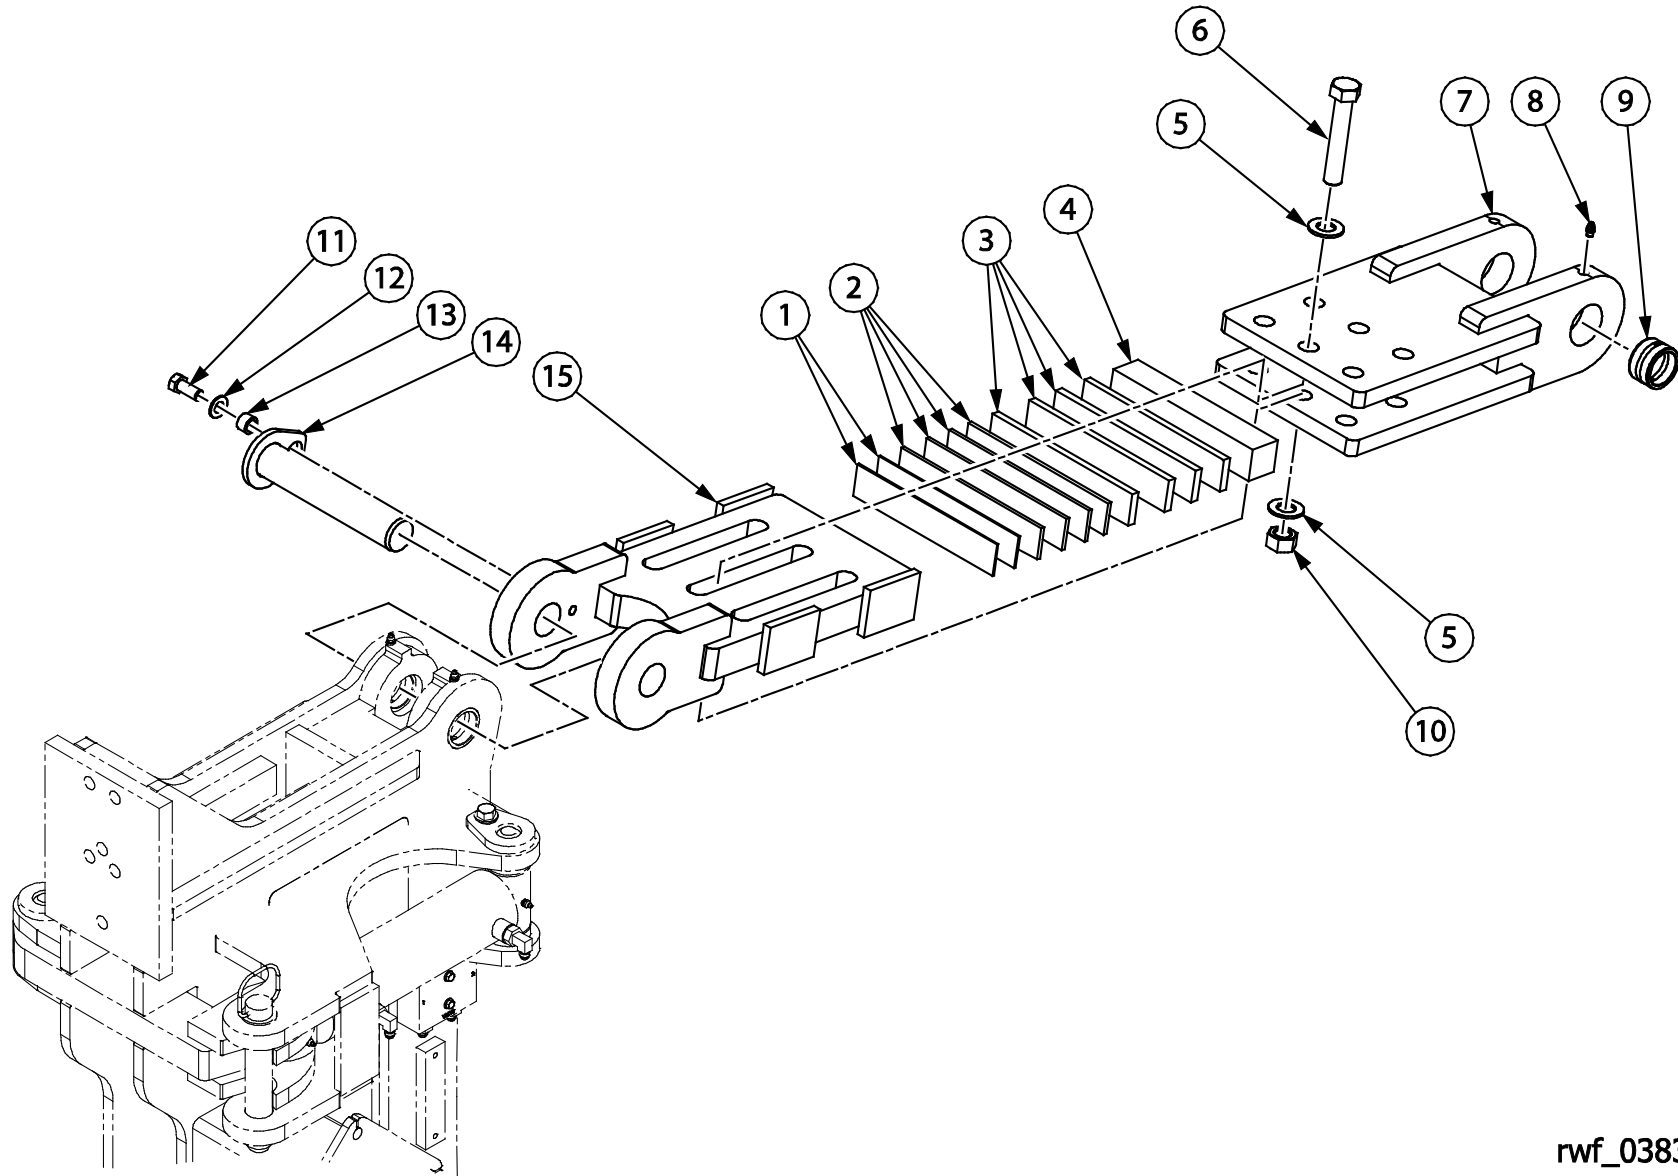

rwf_0378

Item	Quantity	Part Number	Description
1	5	80090	HEX HEAD BOLT
2	5	80581	WASHER
3	5	114862	BOLT SPACER
4	1	117568	PIN ASSEMBLY
5	1	31924	FRONT MAST WELDMENT
6	2	10532	PIN ASSEMBLY
7	1	133839	PIN ASSEMBLY
8	2	15459	SWIVEL BUSHING
9	2	80682	90° GREASE FITTING
10	2	90246	90° STRAIGHT ADAPTER
11	1	128608	LIFT CYLINDER (SEE SECTION 10 FOR ASSEMBLY BREAKDOWN)
12	1	133844	PIN ASSEMBLY

rwf_0380

Item	Quantity	Part Number	Description
1	1	80090	HEX HEAD BOLT
2	1	80581	WASHER
3	1	114862	BOLT SPACER
4	1	10496	PIN ASSEMBLY
5	4	80680	STRAIGHT GREASE FITTING
6	4	15352	BUSHING
7	1	23859	FRONT TOP LINK WELDMENT
8	1	128609	ATTITUDE CYLINDER
9	1	123814	<ul style="list-style-type: none">• SEAL KIT
10	2	15459	<ul style="list-style-type: none">• SWIVEL BEARING

rwf_0384

Item	Quantity	Part Number	Description
1	4	80680	STRAIGHT GREASE FITTING
2	1	90246	90° ADAPTER
3	1	128609	ATTITUDE CYLINDER
4	1	90071	STRAIGHT ADAPTER
5	2	15459	SWIVEL BUSHING
6	2	15352	BUSHING
7	1	23863	REAR BOTTOM LINK WELDMENT
8	1	80090	HEX HEAD BOLT
9	1	80581	WASHER
10	1	114862	BOLT SPACER
11	1	133846	PIN ASSEMBLY

rwf_0382

Item	Quantity	Part Number	Description
1	1	23861	VERTICAL LINK WELDMENT
2	4	80090	HEX HEAD BOLT
3	4	80581	WASHER
4	4	114862	BOLT SPACER
5	2	10493	PIN ASSEMBLY
6	1	133846	PIN ASSEMBLY
7	1	117568	PIN ASSEMBLY