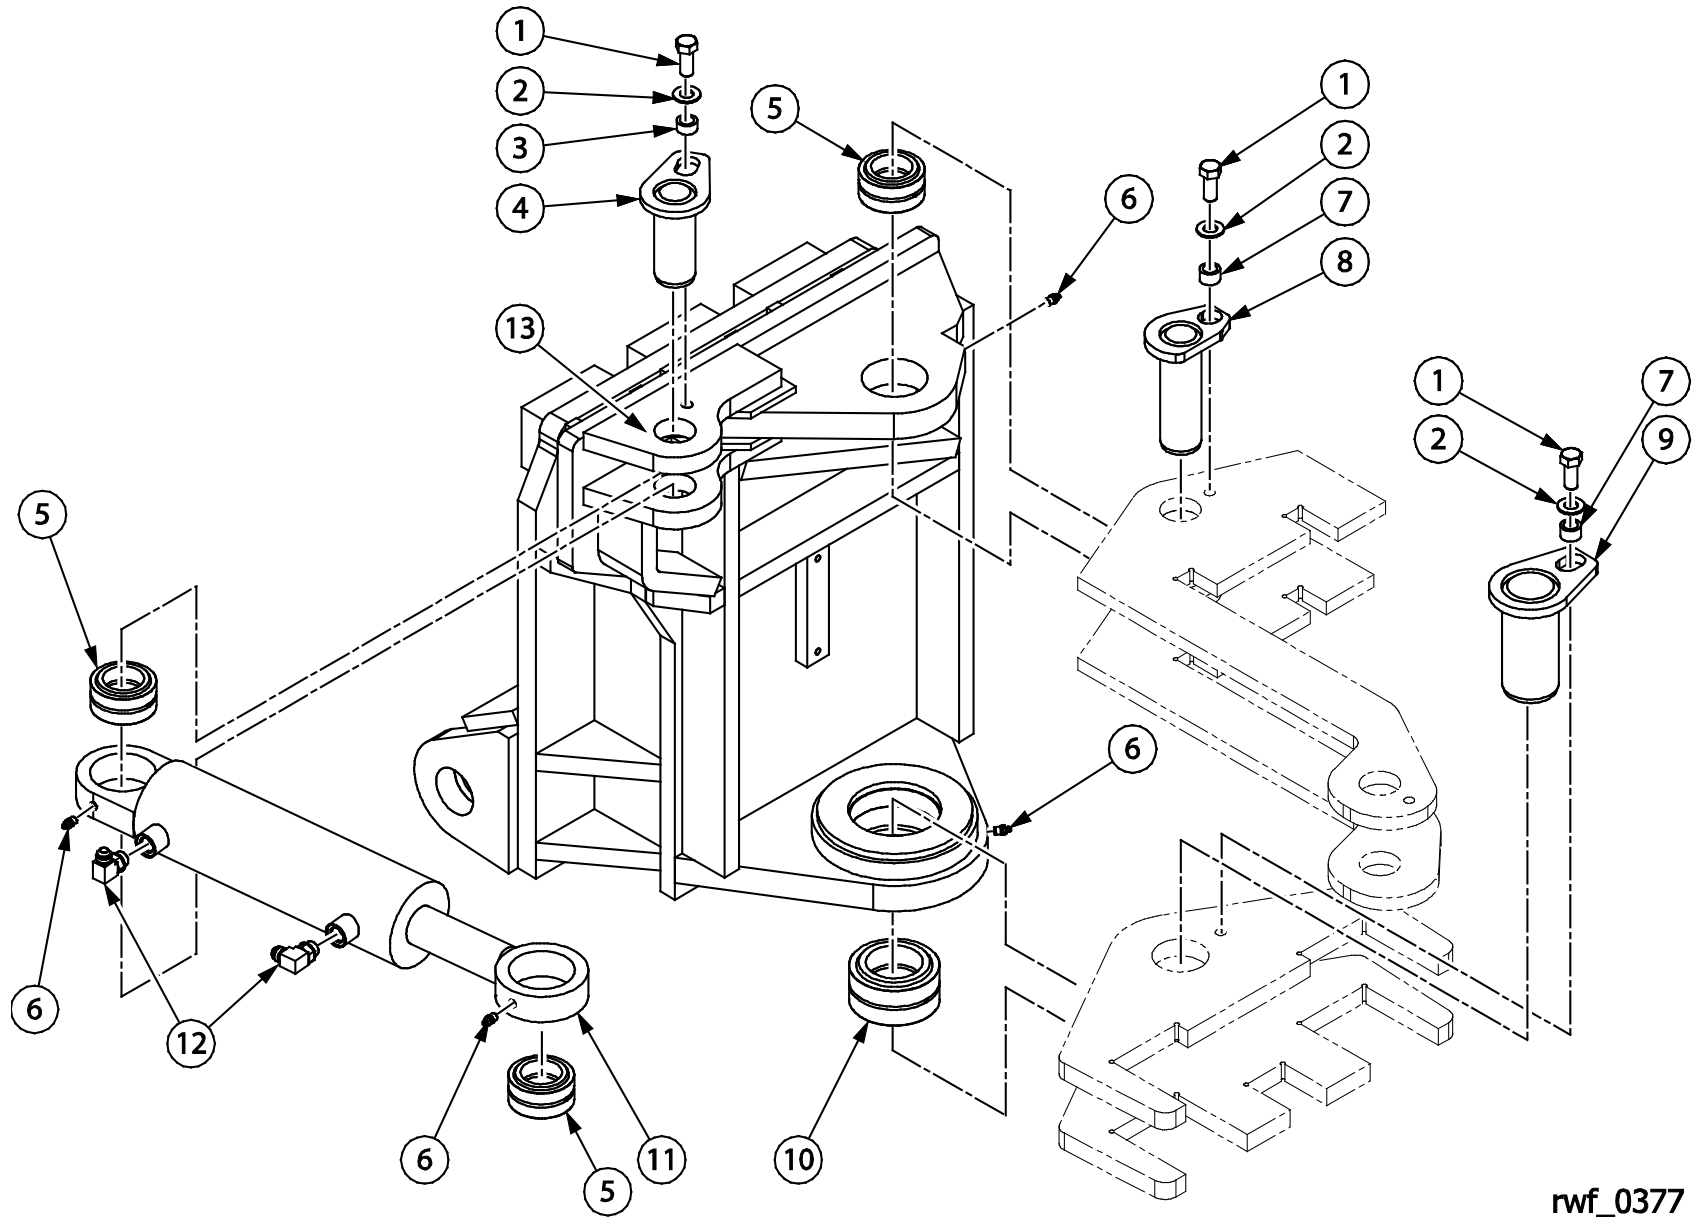

***DECALS* 12**

1 BACKPLATE INSTALLATION (CASE QUAD-TRACK SHOWN FOR ILLUSTRATIVE PURPOSES ONLY)

1 BACKPLATE INSTALLATION (CASE QUAD-TRACK SHOWN FOR ILLUSTRATIVE PURPOSES ONLY)

DL375

PARTS MANUAL

Item	Quantity	Part Number	Description
1	8	80094	HEX HEAD BOLT
2	18	80581	WASHER
3	1	29450	CASE 535 CROSS MEMBER
4	REF	REF	DL375 CASE QUAD-TRACK BACKPLATE
5	2	17838	PIN ASSEMBLY
6	2	114862	BOLT SPACER
7	2	80090	HEX HEAD BOLT
8	8	80516	LOCK NUT

rwf_0377

1 BACKPLATE (BRON 150 SHOWN FOR ILLUSTRATIVE PURPOSES ONLY)

DL375

PARTS MANUAL

Item	Quantity	Part Number	Description
1	3	80090	HEX HEAD BOLT
2	3	80581	WAHSER
3	1	115057	BOLT SPACER
4	1	13891	PIN ASSEMBLY
5	3	15459	SWIVEL BUSHING
6	4	80680	STRAIGHT GREASE FITTING
7	2	114862	BOLT SPACER
8	1	133837	PIN ASSEMBLY
9	1	133925	PIN ASSEMBLY
10	1	12004	SWIVEL BUSHING
11	1	128610	SWING CYLINDER (SEE SECTION 9 FOR ASSEMBLY BREAKDOWN)
12	2	90246	90° ADAPTER
13	REF	REF	BRON 150 BACKPLATE

rwf_0378

Item	Quantity	Part Number	Description
1	5	80090	HEX HEAD BOLT
2	5	80581	WASHER
3	5	114862	BOLT SPACER
4	1	117568	PIN ASSEMBLY
5	1	31924	FRONT MAST WELDMENT
6	2	10532	PIN ASSEMBLY
7	1	133839	PIN ASSEMBLY
8	2	15459	SWIVEL BUSHING
9	2	80682	90° GREASE FITTING
10	2	90246	90° STRAIGHT ADAPTER
11	1	128608	LIFT CYLINDER (SEE SECTION 10 FOR ASSEMBLY BREAKDOWN)
12	1	133844	PIN ASSEMBLY

rwf_0380

Item	Quantity	Part Number	Description
1	1	80090	HEX HEAD BOLT
2	1	80581	WASHER
3	1	114862	BOLT SPACER
4	1	10496	PIN ASSEMBLY
5	4	80680	STRAIGHT GREASE FITTING
6	4	15352	BUSHING
7	1	23859	FRONT TOP LINK WELDMENT
8	1	128609	ATTITUDE CYLINDER
9	1	123814	<ul style="list-style-type: none">• SEAL KIT
10	2	15459	<ul style="list-style-type: none">• SWIVEL BEARING